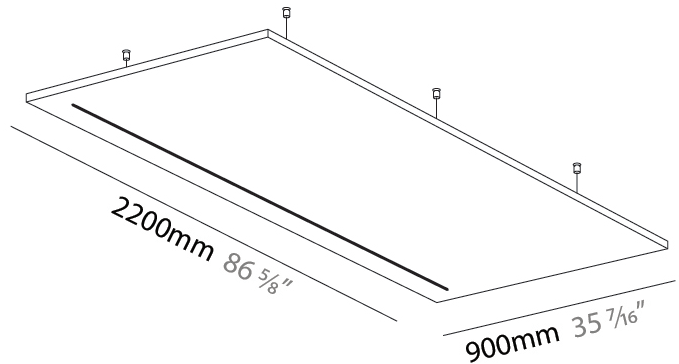

GENERAL

Series: Just Black Acoustic
Brand: Prolicht
Division: Architectural
Mounting Type: Suspension
Mounting Location: Ceiling

PHYSICAL

Shape: Square
Length (mm): 2200
Length (in): 86 ⁵/₈
Width (mm): 900
Width (in): 35 ⁷/₁₆
Height (mm): 41
Height (in): 1 ⁵/₈
Light Distribution: Direct
Fixture Finish: [ANC / ASH / BNA / BTC / BZE / CEL / EGG / EVG / FOG / FOS / FST / FUA / IRI / IRO / KHA / LIC / LIM / MER / MSN / MUS / ONX / PEA / PLU / POL / PPY / RAY / ROY / RST / STE / SWD / TAN / TAU](#)
Holder Finish: [SSR / BKV / CWI / CRY / HAB / LAG / UFT / ITA / RUA / RUR / MIC / FTG / MYG / TWT / LOD / PUS / FRO / FUP / KIA / POP / BLS / SPG / MEY / GOH / GUM / CHC / COM / ABZ / JAG](#)
Fixture Material: Aluminum
Cable Details: [2,000mm / 6,000mm Transparent Cable](#)

ELECTRICAL

Lamp Type: LED
Input Wattage (W): 29
Total Output Wattage (W): 26.4
Dimming: Non-Dimmable
Driver Included: No
Driver Location: Remote
Driver Type: Constant Voltage - Universal
Driver Class: Class 2
Input Voltage (V): 120 - 277
Output Voltage (V): 24

LED

Color Temperature (°K): 2700
Max. Delivered Lumen (lm): 714
Nominal Lumen (lm): 1020
CRI: >90 CRI
Lamp Life (hrs): 80000

OPTICAL

Beam Angle: 30

RATINGS AND CERTIFICATIONS

Certified By: Certified for North American Standards
IP rating: IP20

PROJECT
TYPE
SPECIFIER
QUANTITY
DATE